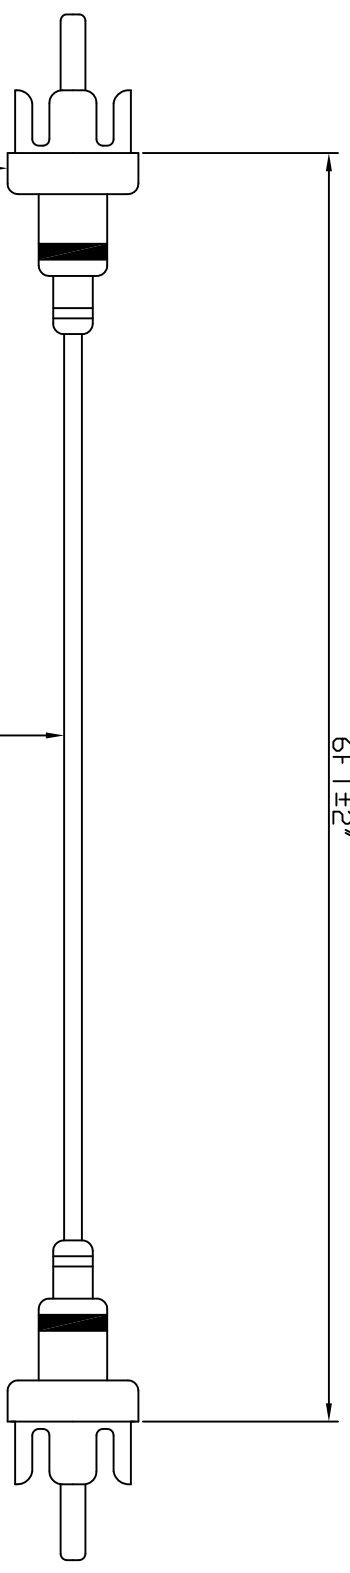

1 2 3 4 5 6 7 8

① MOLDED RCA PIN PLUG<2X>
RCA PIN PLUG<2X>

② EXTRUSION WIRE<GRAY><2X>

6 FT ± 2"

NOTES:

- 1) MOLDED MATERIAL: PVC 50P UL94V0 (GRAY)
- VENDOR: HUEY LUNG P/N: HL-30128

ITEM	VENDOR	PART NO	QTY	DESCRIPTION
2	CHUAN TI		1	GRAY .26AWG SHIELDED AUDIO EXTENSION CABLE
1	YENING DEP	A001	2	RCA PIN PLUG
1	VENDOR		2	

Cabletree Industrial Co., Ltd.

UNIT SCALE	TOLERANCES	STOCK NO: 283-9000
MM	NA	
DWN BY	CHK. BY	PN : 9002
SAM	PETER	APPROVER
		DATE
		11/02/2006
REV	SHEET	
A	1 OF 1	
	PAPER	
	A4	